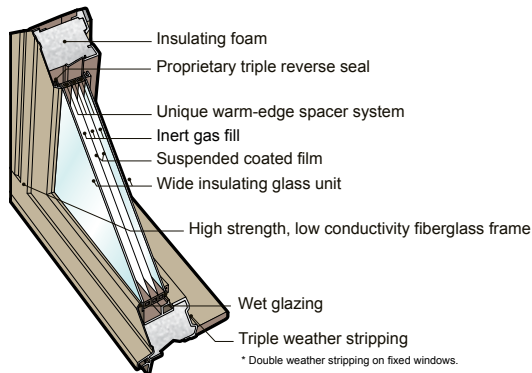

SeriousWindows:

- Up to R-9.1 insulation 3x Energy Star® rating
- 99.5% UV Protection (reduced fading)
- Reduced condensation
- Increased indoor comfort; warmer in the winter and cooler in the summer
- Lower energy bills
- Over 28 years experience in both residential and commercial windows
- Can contribute to LEED credits
- Decrease the size of your HVAC system

SeriousWindows™ 925

SAVES MORE ENERGY THAN ANY OTHER WINDOW. PERIOD.

Premium Performance Fiberglass Windows

The SeriousWindows 925 Series packages strength and comfort in an environmentally friendly fiberglass frame, combining value with performance and greater durability than other window systems. In addition, these windows resist fading, chipping, cracking, expansion and contraction and are available in a variety of pre-finished colors as well as natural, stainable wood interiors.

Technical Specifications

A unique combination of 9 key technologies including a fully insulated frame, suspended film, and our proprietary EcoSpacer™ system

SeriousWindows 925 Performance Specs:

Styles	SeriousGlass 14				SeriousGlass 9			
	U-Value	R-Value	SHGC	VT	U-Value	R-Value	SHGC	VT
Picture Window	0.11	9.1	0.22	0.38	0.14	7.1	0.42	0.57
Casement	0.15	6.7	0.17	0.29	0.17	5.9	0.33	0.45
Awning	0.14	7.1	0.17	0.29	0.17	5.9	0.33	0.45
Sliding Patio Door	0.14	7.1	0.18	0.32	0.16	6.2	0.35	0.49